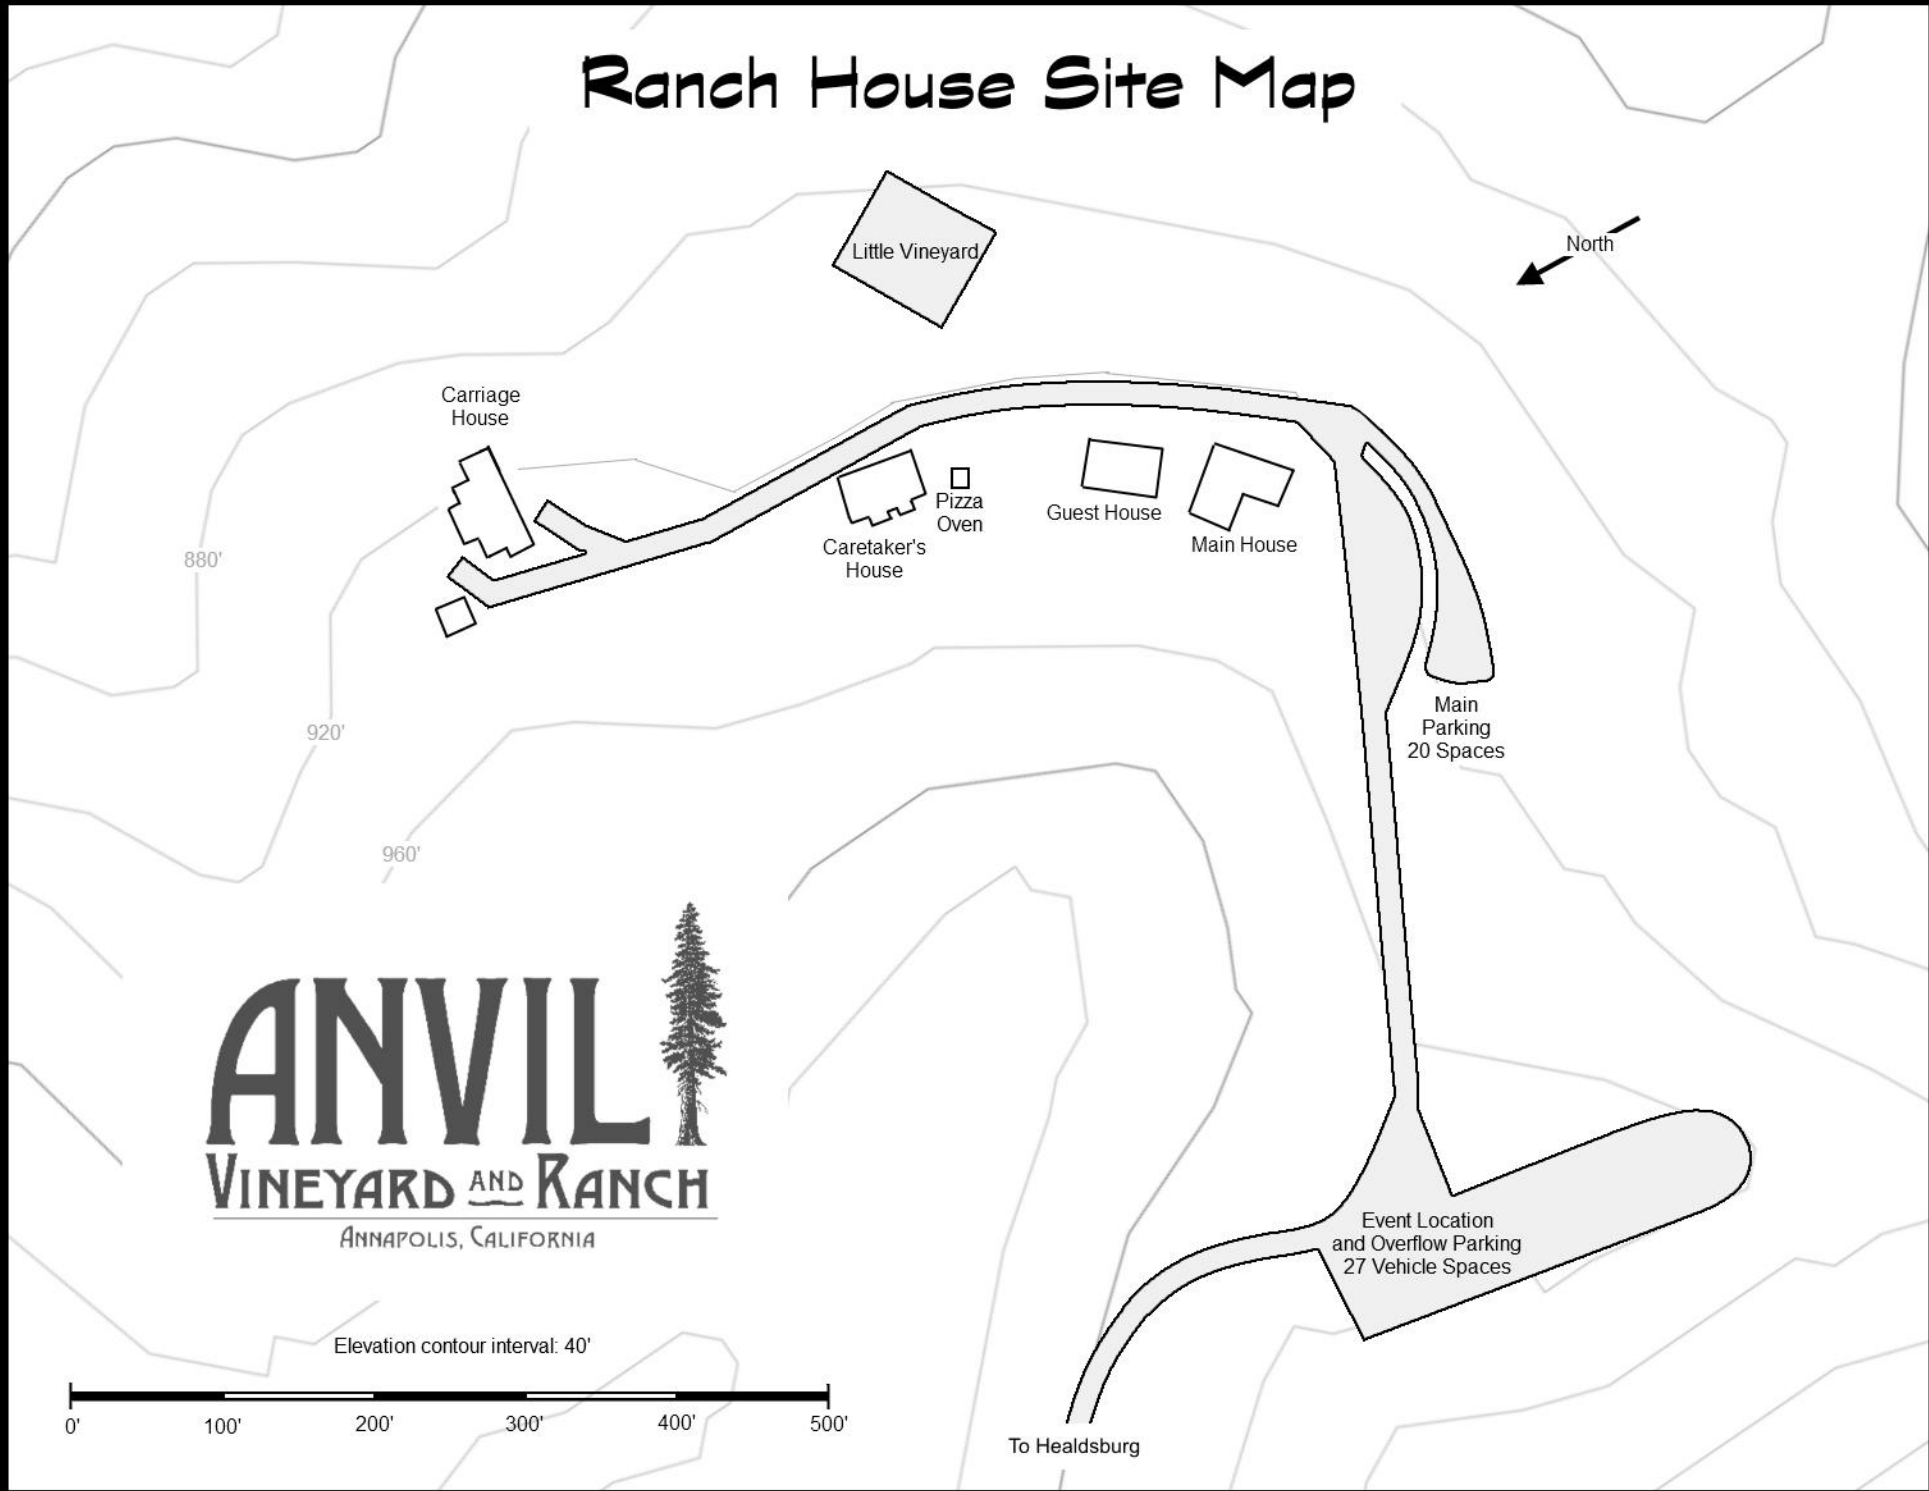

Ranch House Site Map

ANVIL
VINEYARD AND RANCH

ANNAPOLIS, CALIFORNIA

Elevation contour interval: 40'

To Healdsburg

Main House Downstairs

ANVIL
VINEYARD AND RANCH
ANNAPOLIS, CALIFORNIA

Main House Upstairs

Courtyard

Patio

Guest House

Fig Grove

Courtyard

Carriage House