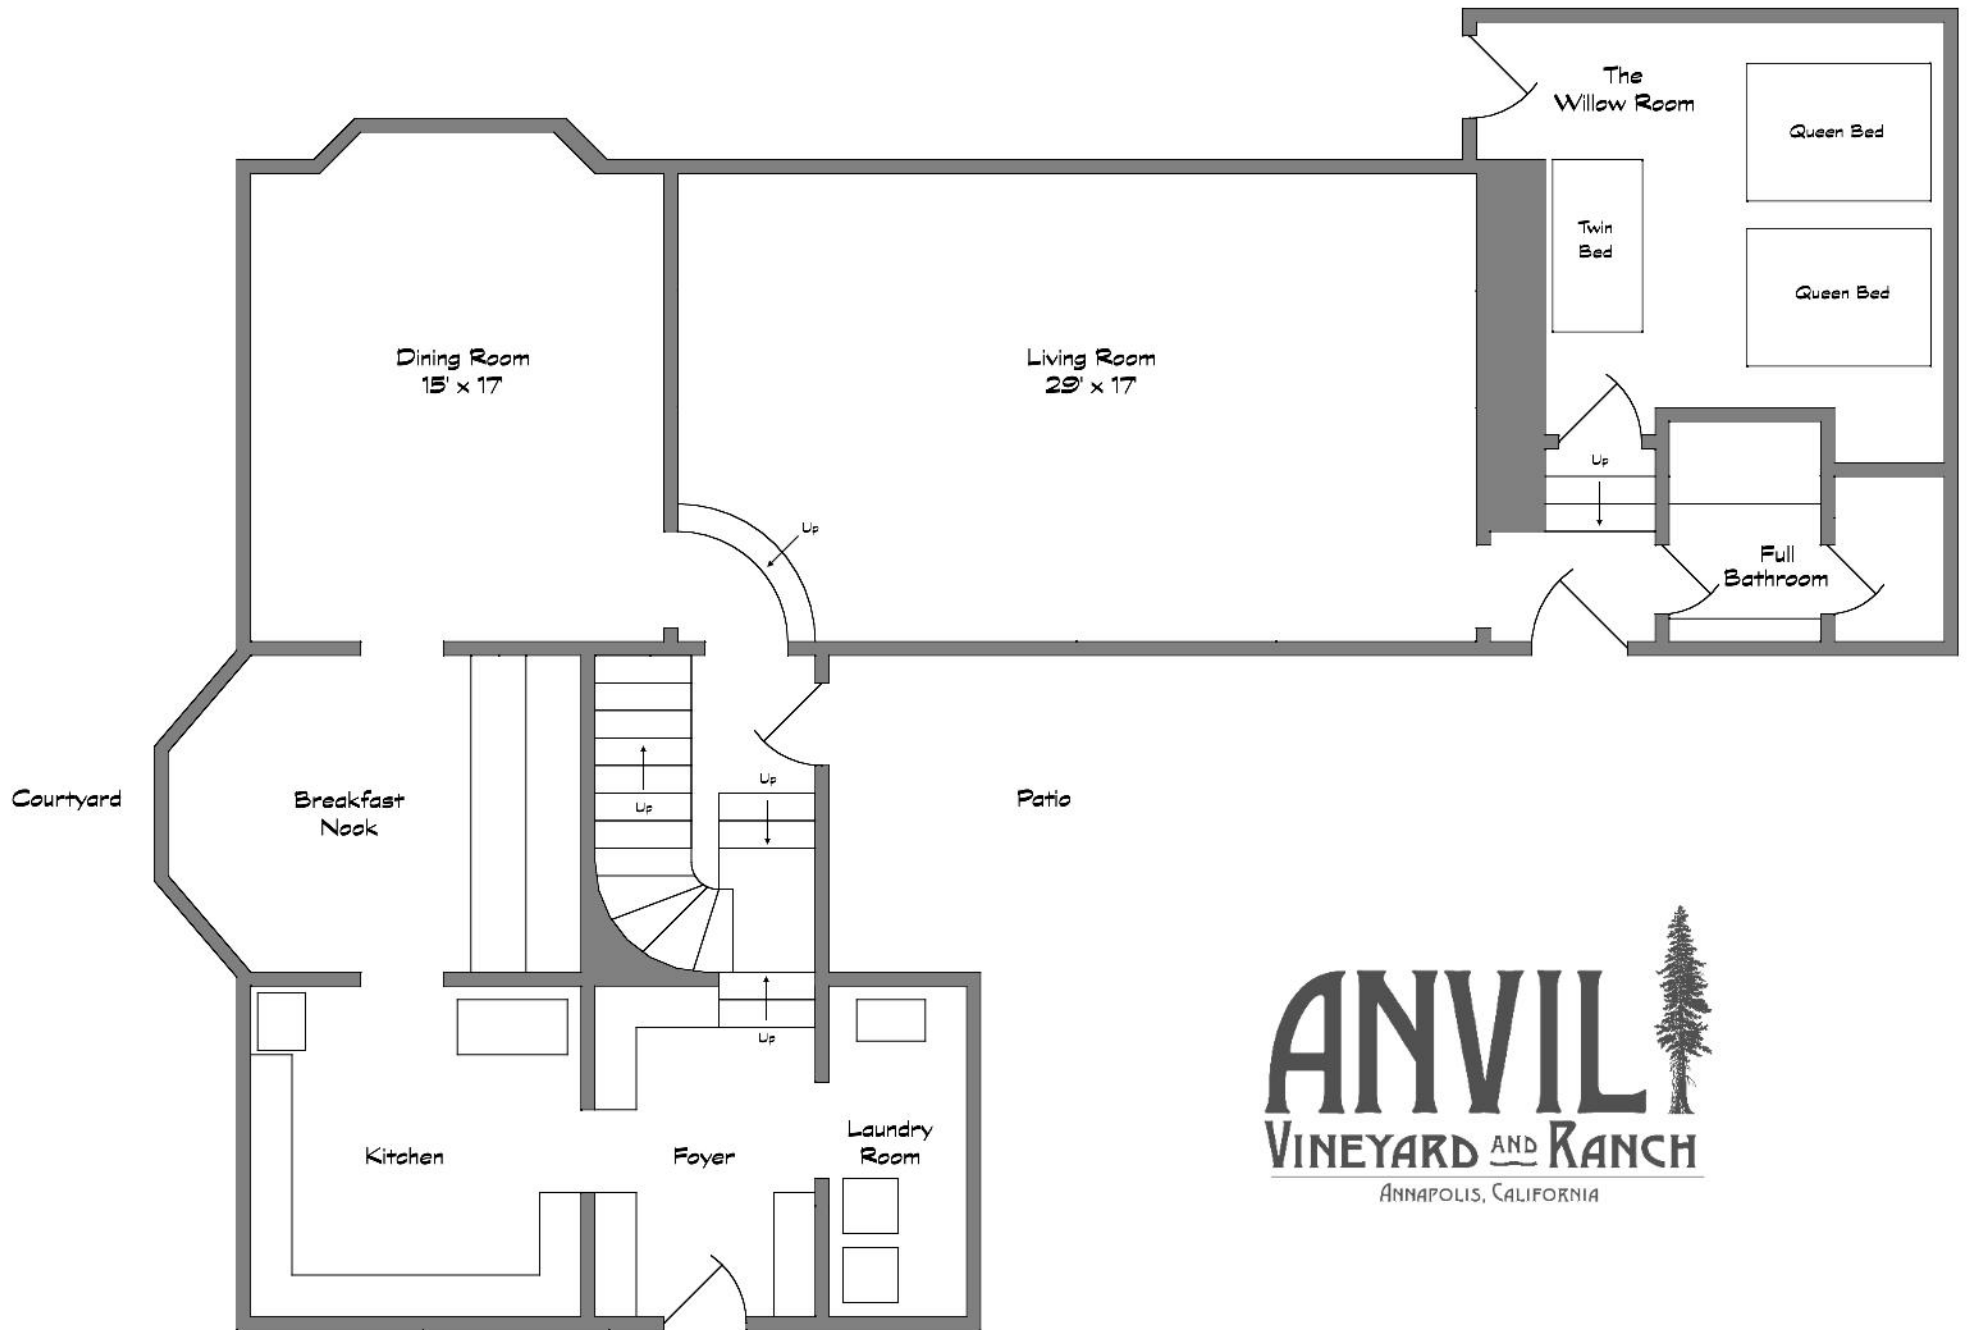

Ranch House Site Map

ANVIL
VINEYARD AND RANCH

ANNAPOLIS, CALIFORNIA

Elevation contour interval: 40'

To Healdsburg

Main House Downstairs

ANVIL
VINEYARD AND RANCH
ANNAPOLIS, CALIFORNIA

Main House Upstairs

Courtyard

Patio

Guest House

Fig Grove

Courtyard

Carriage House