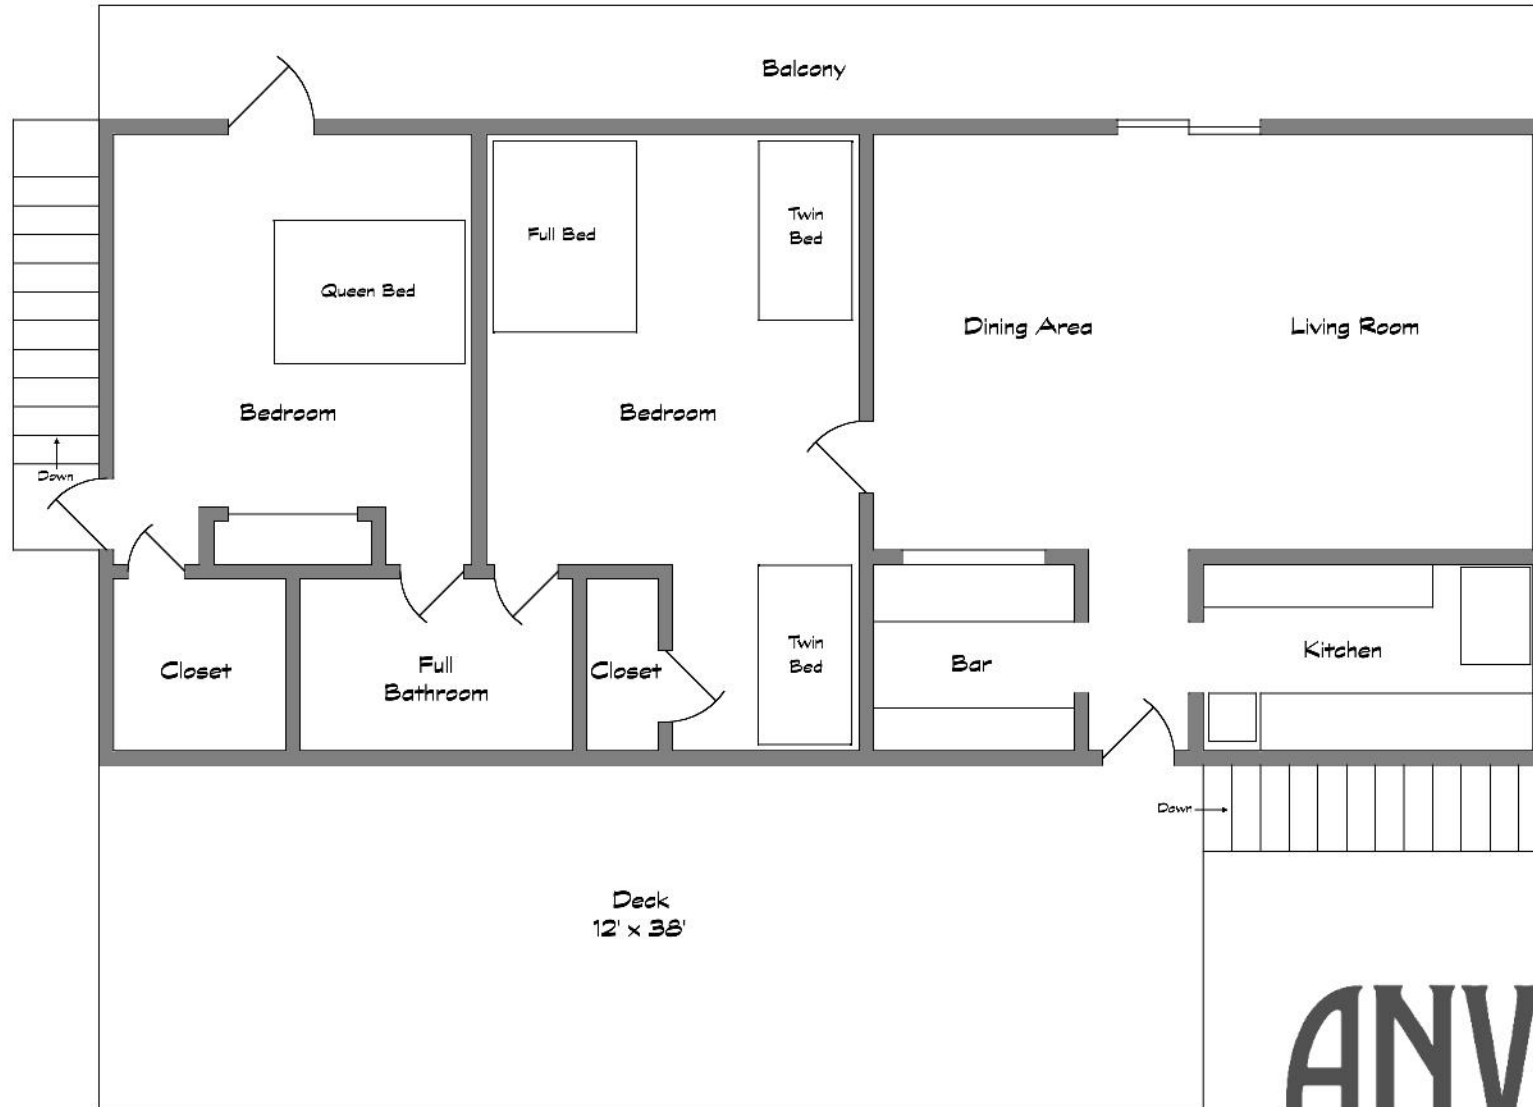

Ranch House Site Map

ANVIL
VINEYARD AND RANCH

ANNAPOLIS, CALIFORNIA

Elevation contour interval: 40'

To Healdsburg

Main House Downstairs

ANVIL
VINEYARD AND RANCH
ANNAPOLIS, CALIFORNIA

Main House Upstairs

Courtyard

Patio

Guest House

Fig Grove

Courtyard

Carriage House