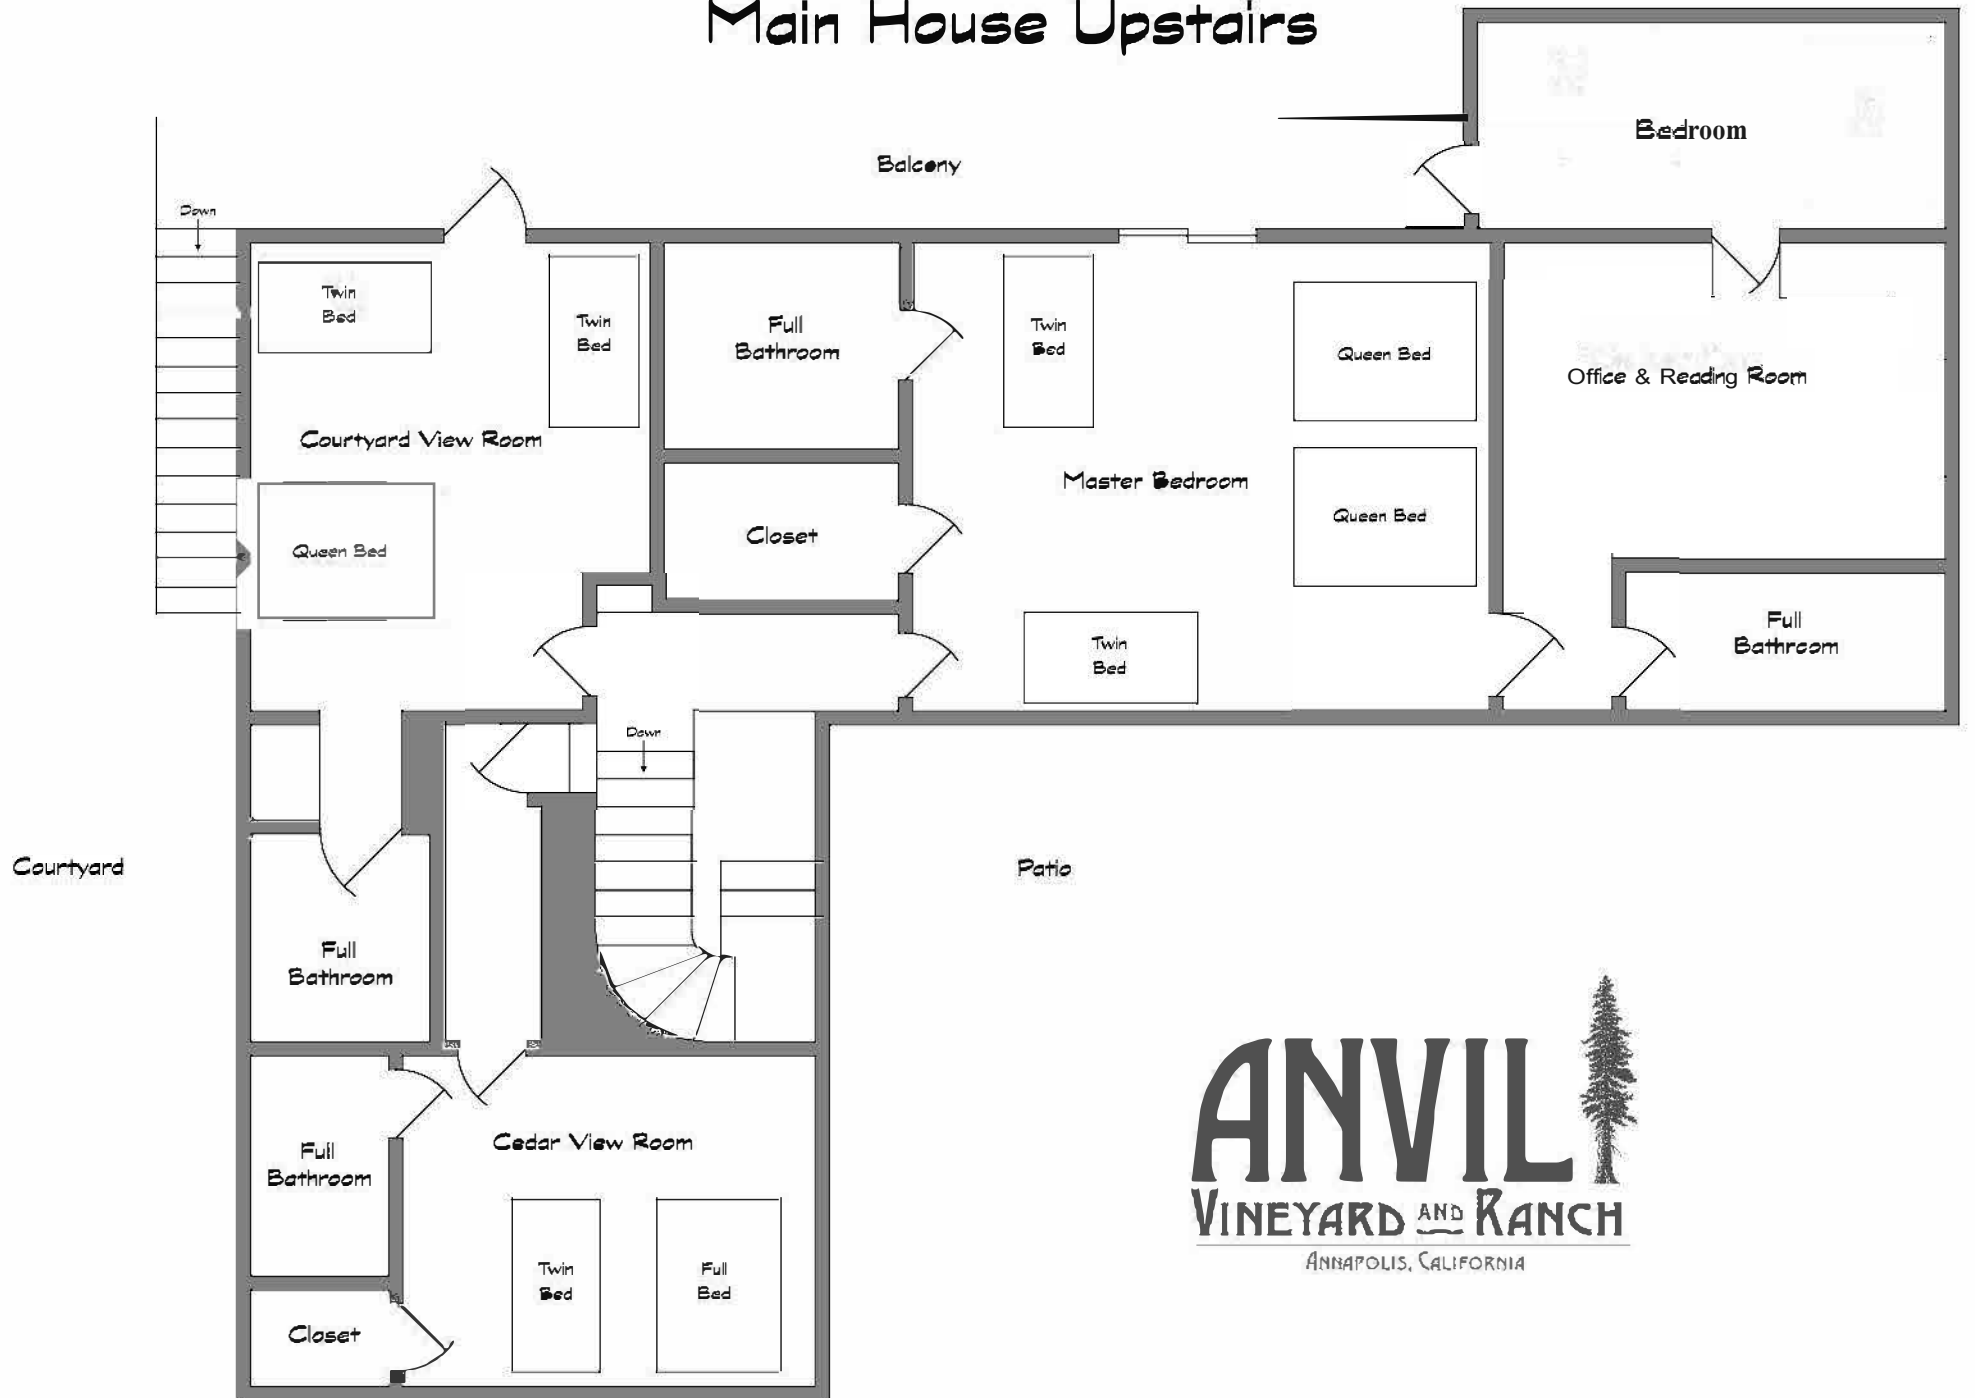

# Ranch House Site Map

**ANVIL**  
VINEYARD AND RANCH

ANNAPOLIS, CALIFORNIA

Elevation contour interval: 40'

To Healdsburg

# Main House Downstairs

**ANVIL**  
VINEYARD AND RANCH  
ANNAPOLIS, CALIFORNIA

# Main House Upstairs

**ANVIL**  
VINEYARD AND RANCH  
ANNAPOLIS, CALIFORNIA