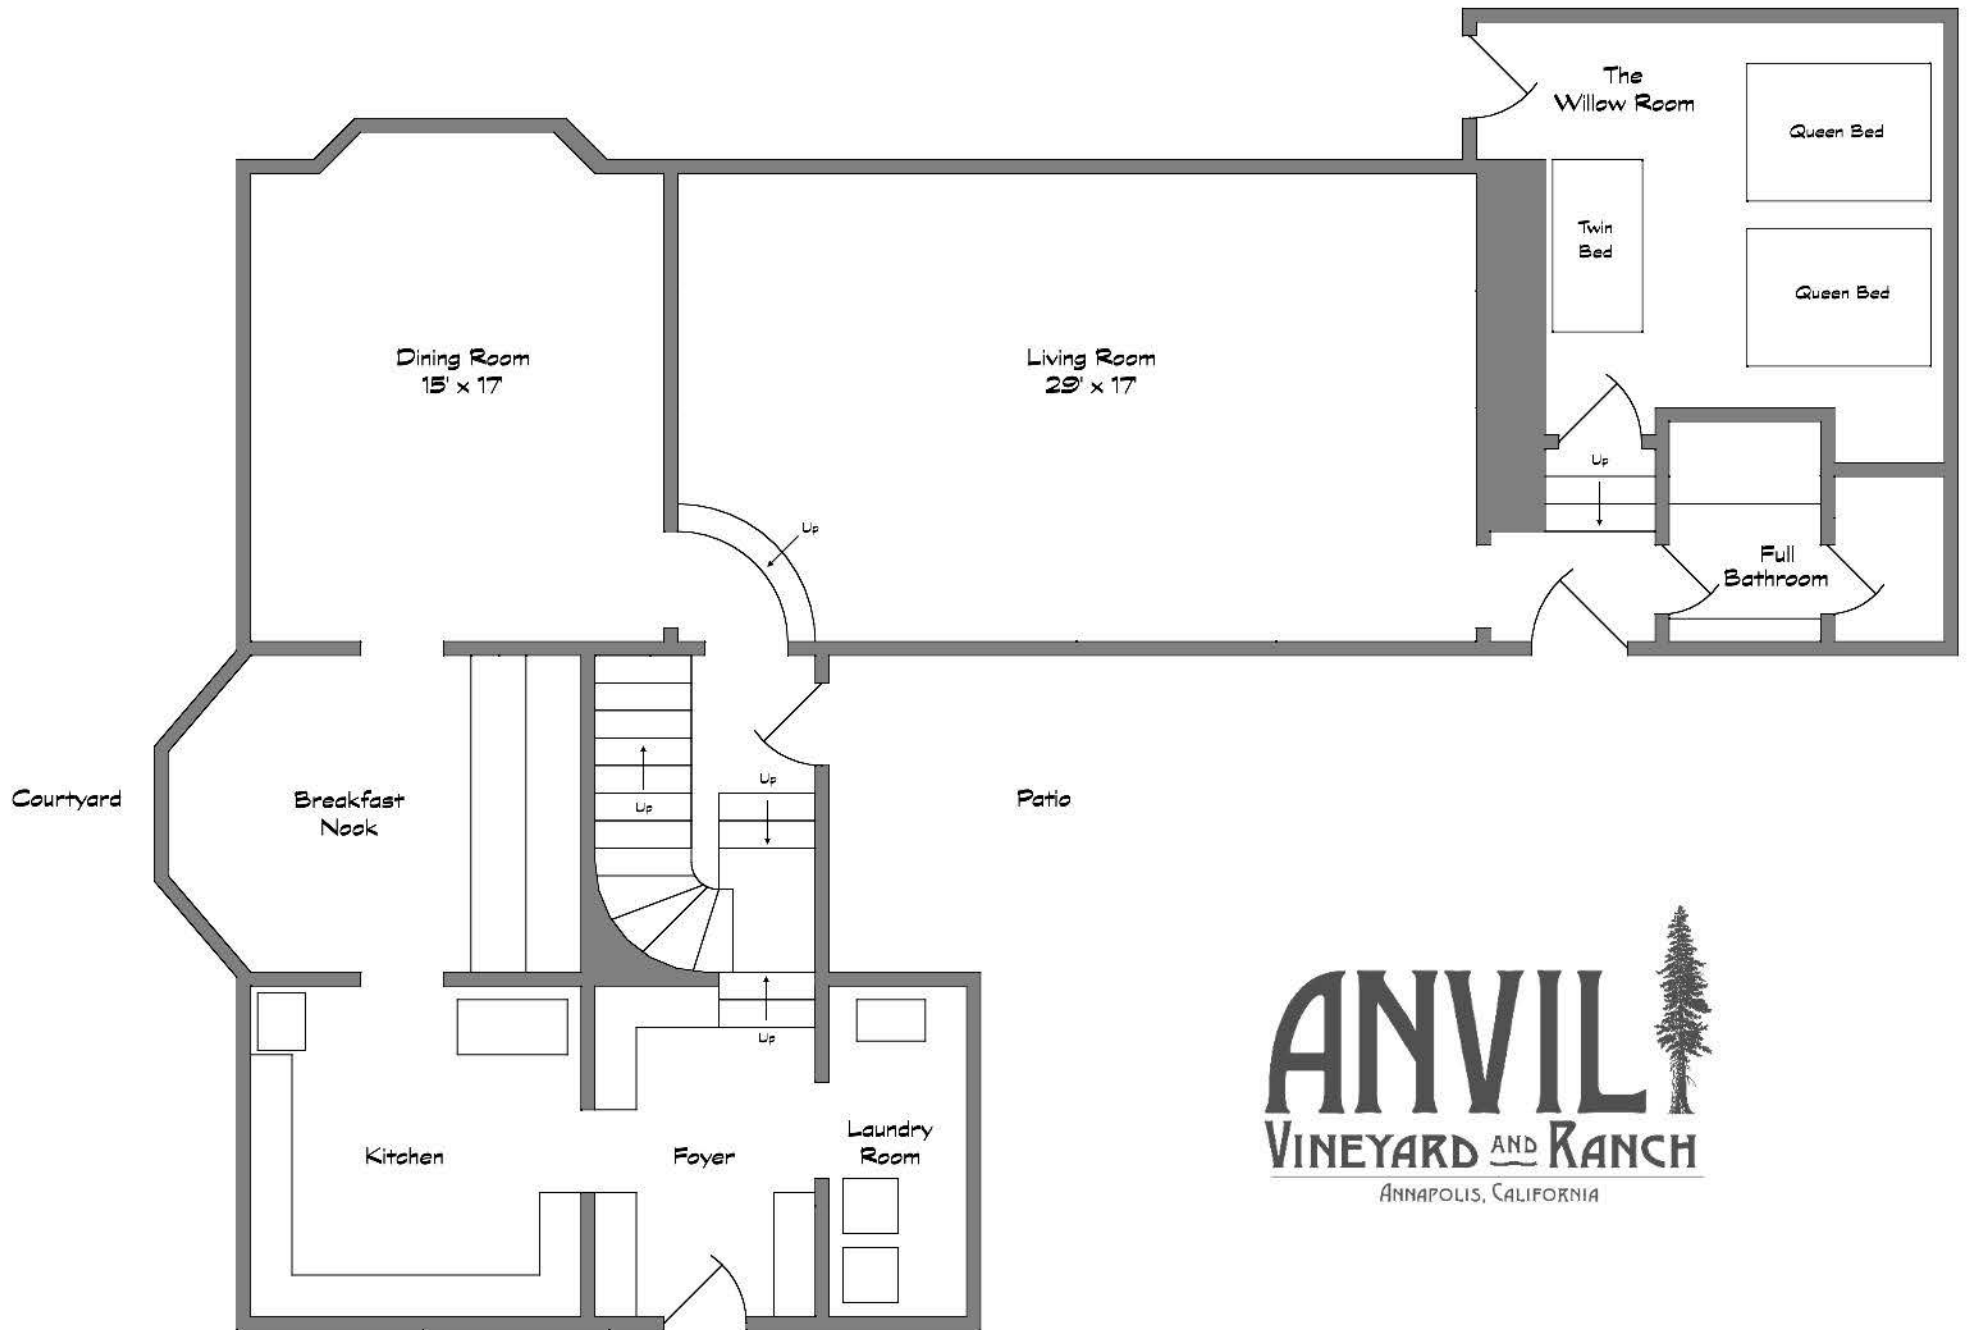

# Ranch House Site Map

**ANVIL**  
VINEYARD AND RANCH

ANNAPOLIS, CALIFORNIA

Elevation contour interval: 40'

To Healdsburg

# Main House Downstairs

**ANVIL**  
VINEYARD AND RANCH  
ANNAPOLIS, CALIFORNIA

# Main House Upstairs

**ANVIL**  
VINEYARD AND RANCH  
ANNAPOLIS, CALIFORNIA