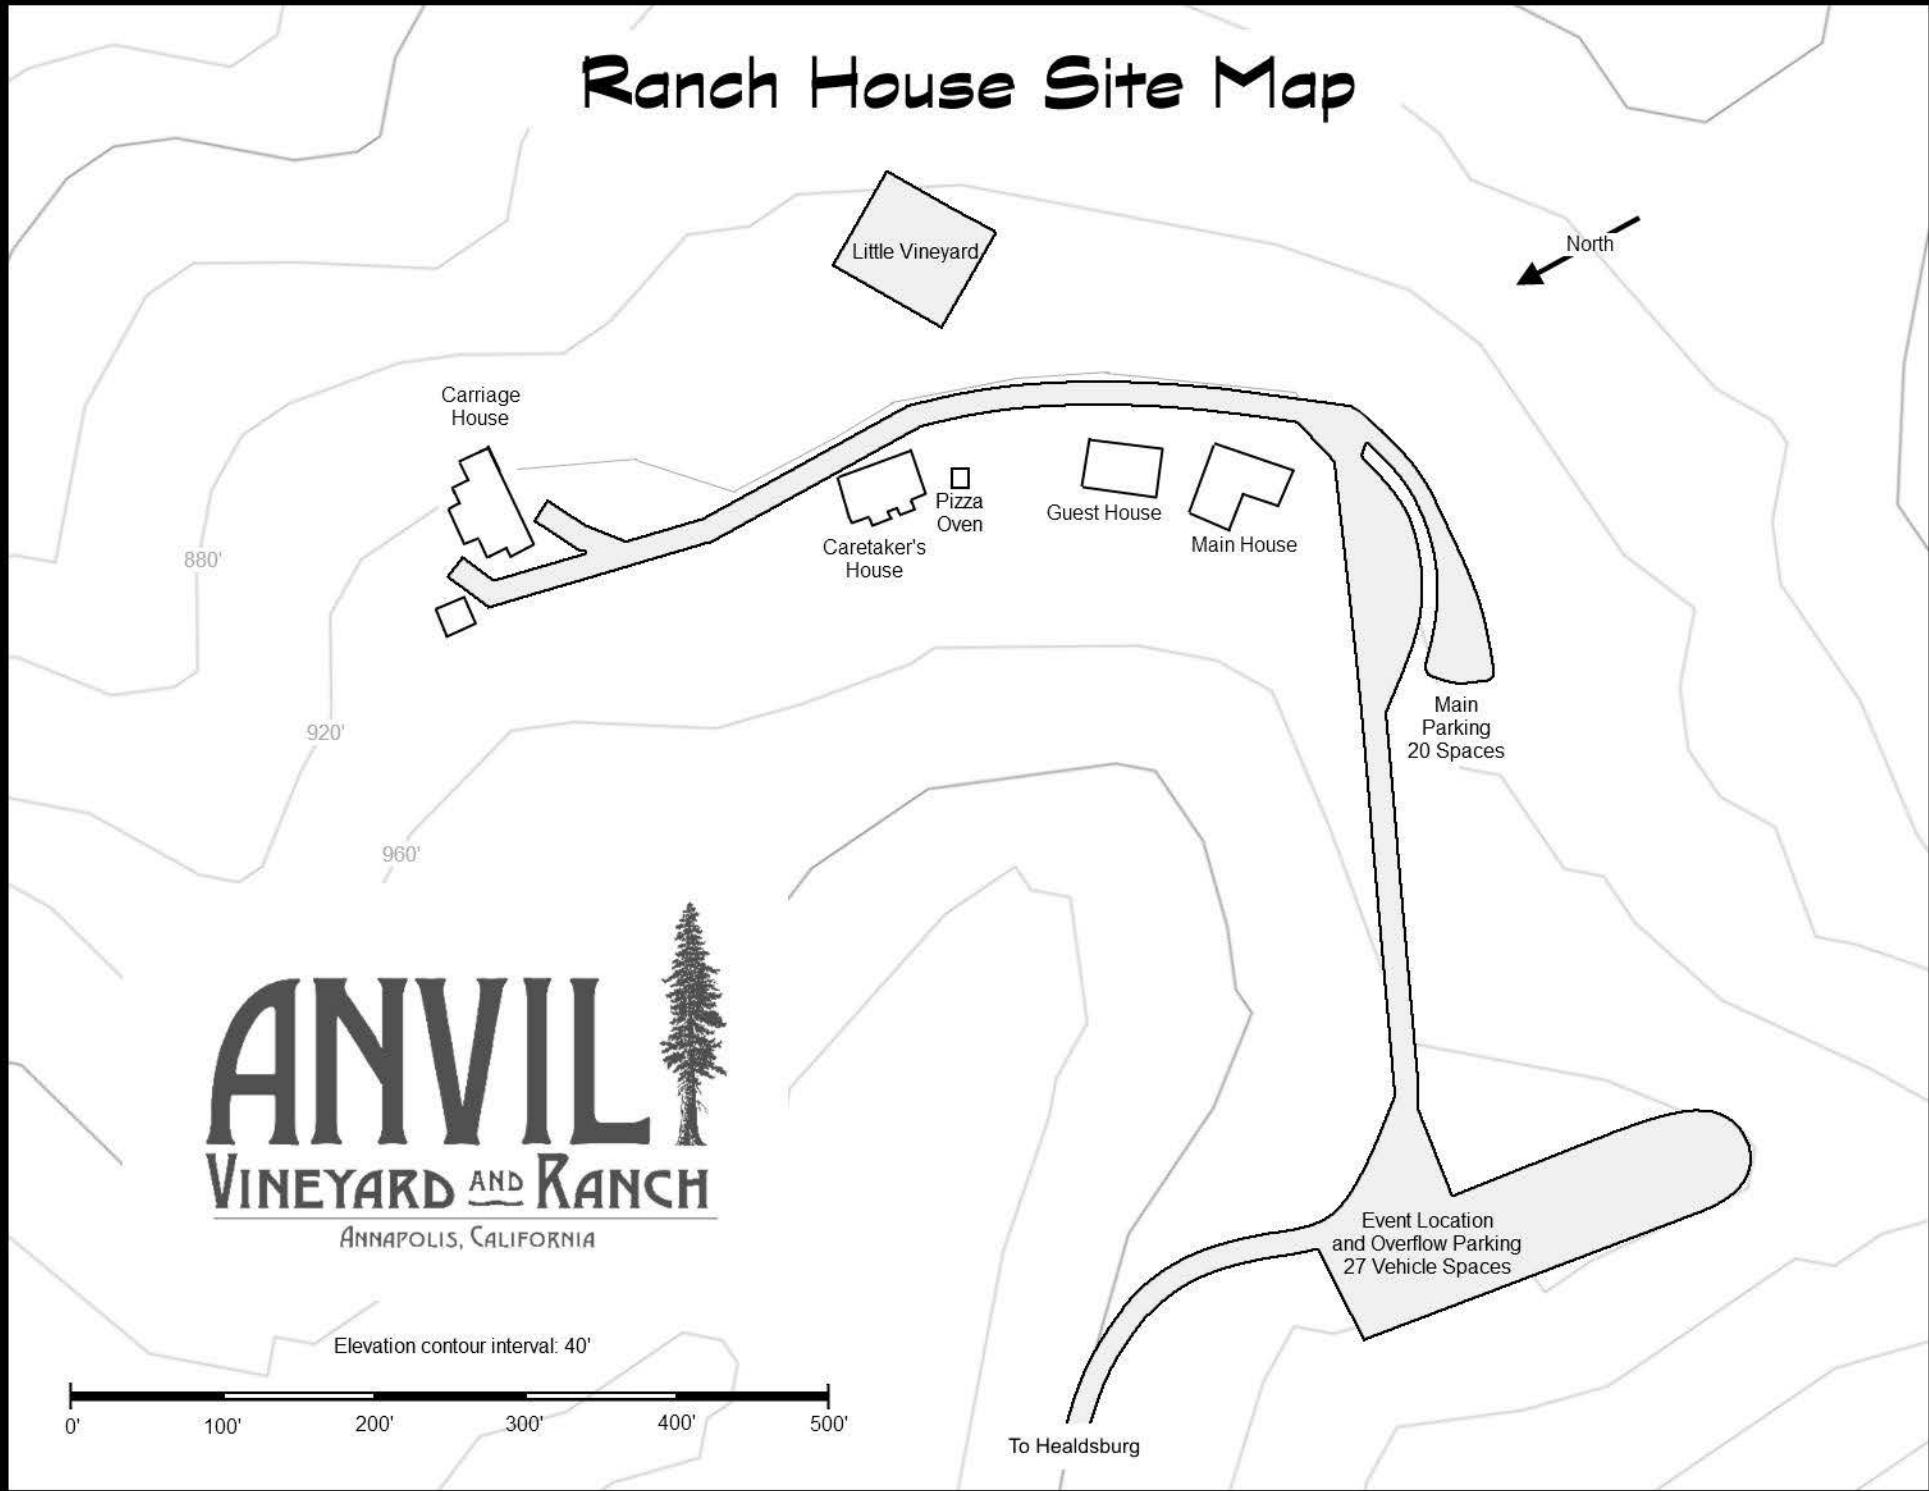

# Ranch House Site Map

**ANVIL**  
VINEYARD AND RANCH

ANNAPOLIS, CALIFORNIA

Elevation contour interval: 40'

To Healdsburg

# Main House Downstairs

**ANVIL**  
VINEYARD AND RANCH  
ANNAPOLIS, CALIFORNIA

# Main House Upstairs

**ANVIL**  
VINEYARD AND RANCH  
ANNAPOLIS, CALIFORNIA

# Guest House

Fig Grove

Courtyard